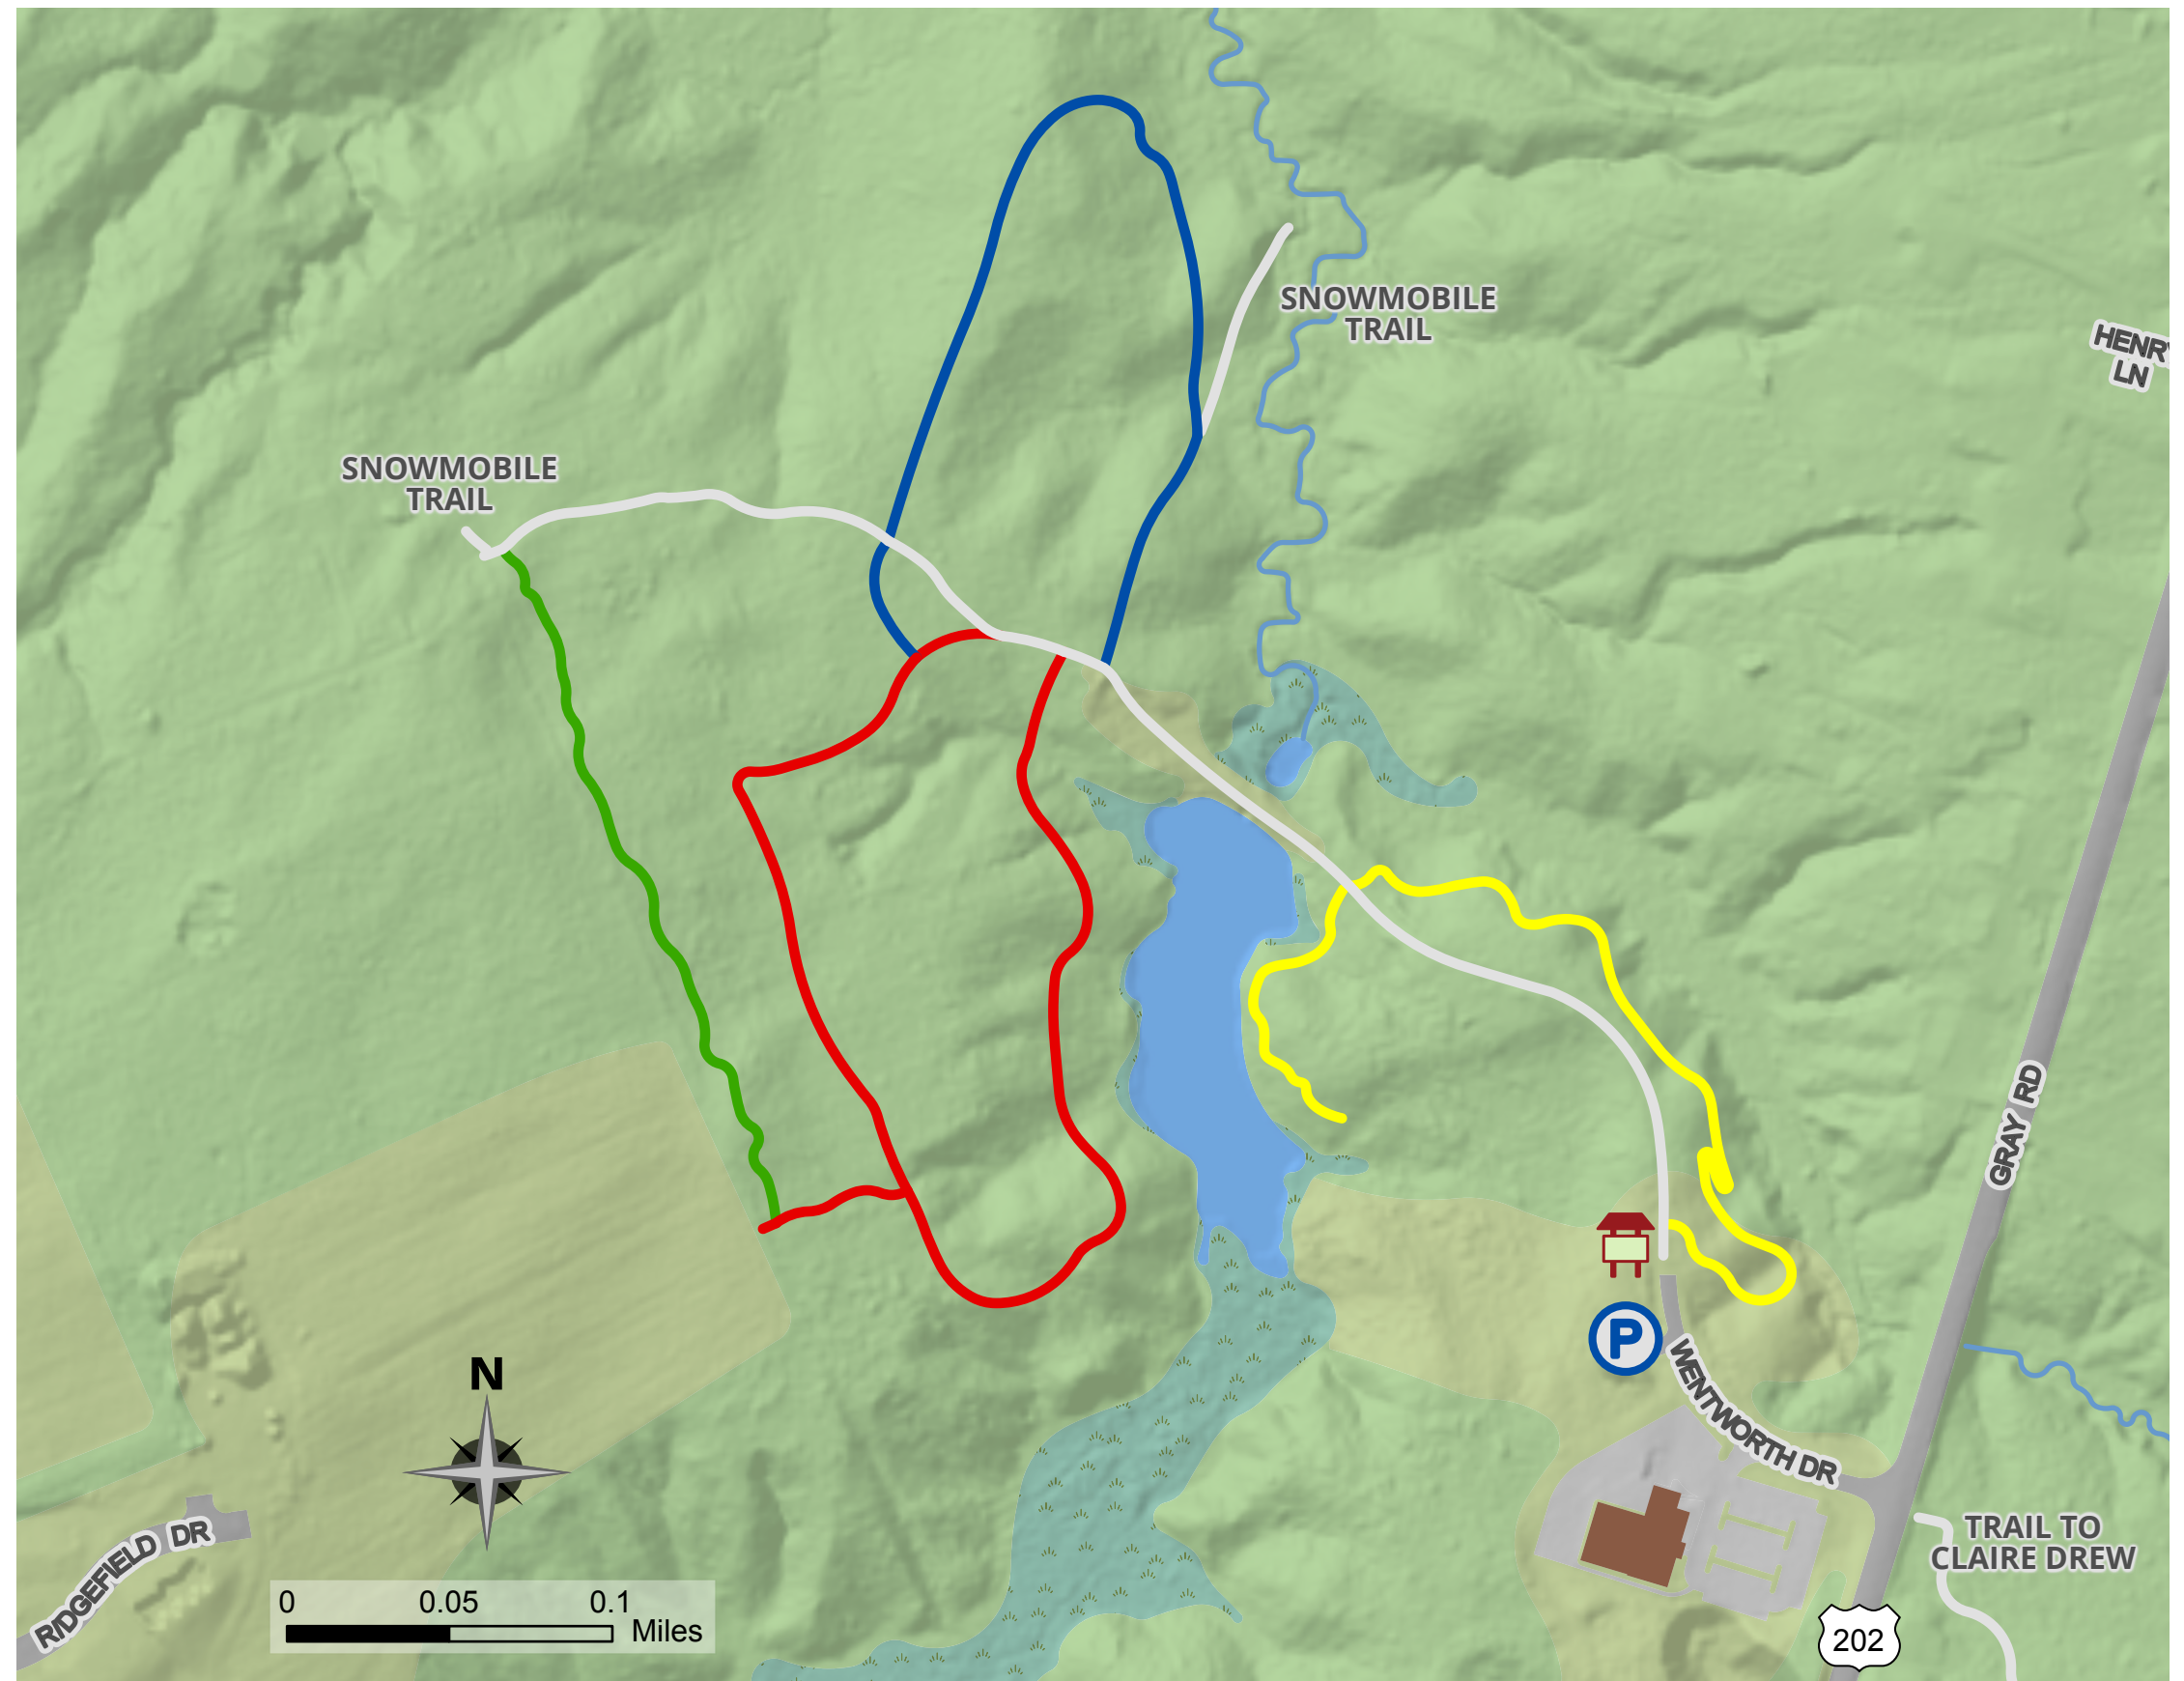

TRAIL GUIDE

Tannery Brook Preserve Trails

No ATVs.

No Camping.

Carry In,
Carry Out.

TOWN TRAILS

- 0.4 miles
- 0.4 miles
- 0.5 miles
- 0.3 miles
- 0.5 miles (loop)

- Ponds & Streams
- Wetlands
- Parking
- Kiosk