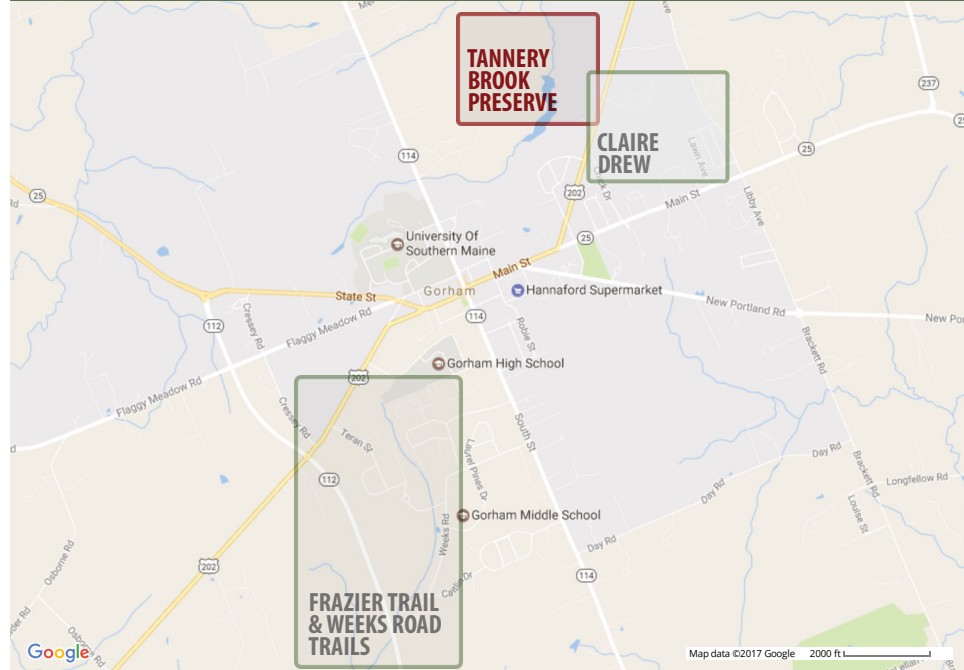

TRAIL GUIDE

Tannery Brook Preserve Trails

No ATVs.

No Camping.

Carry In,
Carry Out.

TOWN TRAILS

- 0.4 miles
- 0.4 miles
- 0.5 miles
- 0.3 miles
- 0.5 miles (loop)

- Ponds & Streams
- Wetlands
- Parking
- Kiosk